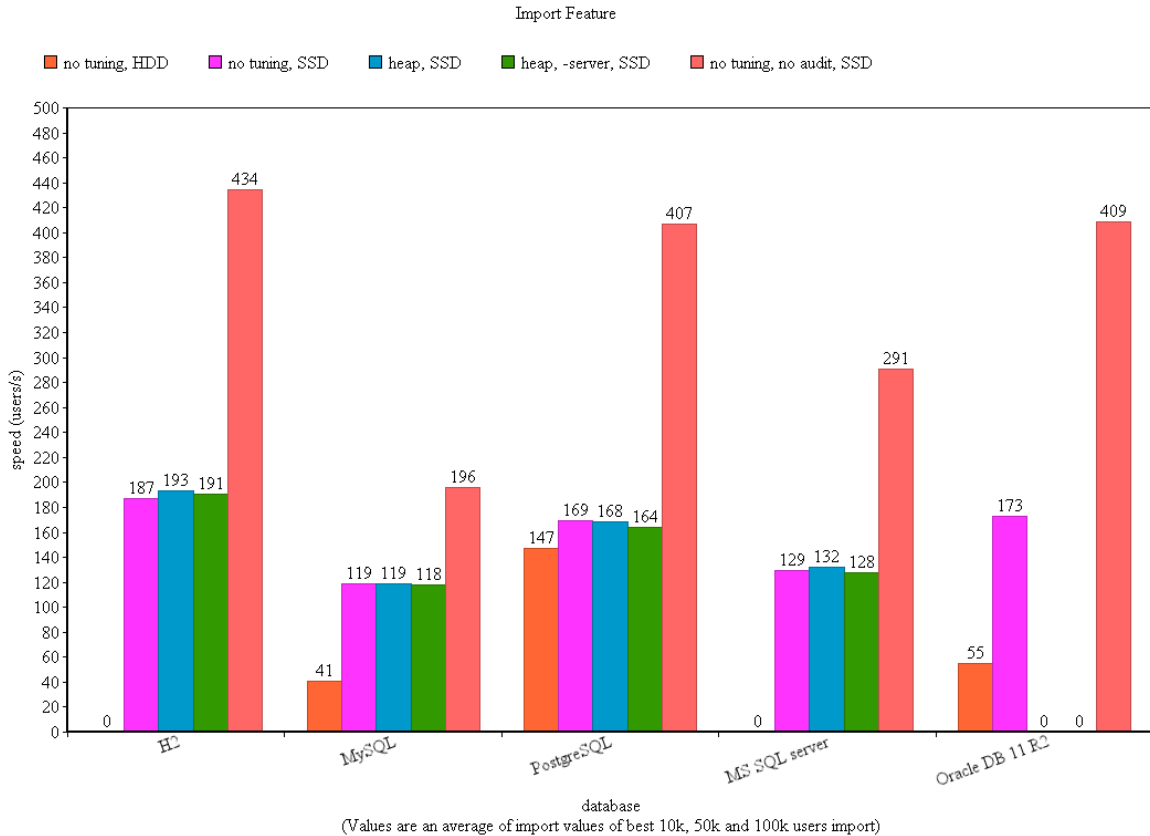

Database size

Database Size

Import over time (measured on 300k sample without auditing)

Import Feature Speed

Average responsiveness and Users page request (5 concurrent users)

Average responsiveness and Users page request (10 concurrent users)

Average responsiveness and Users page request (20 concurrent users)