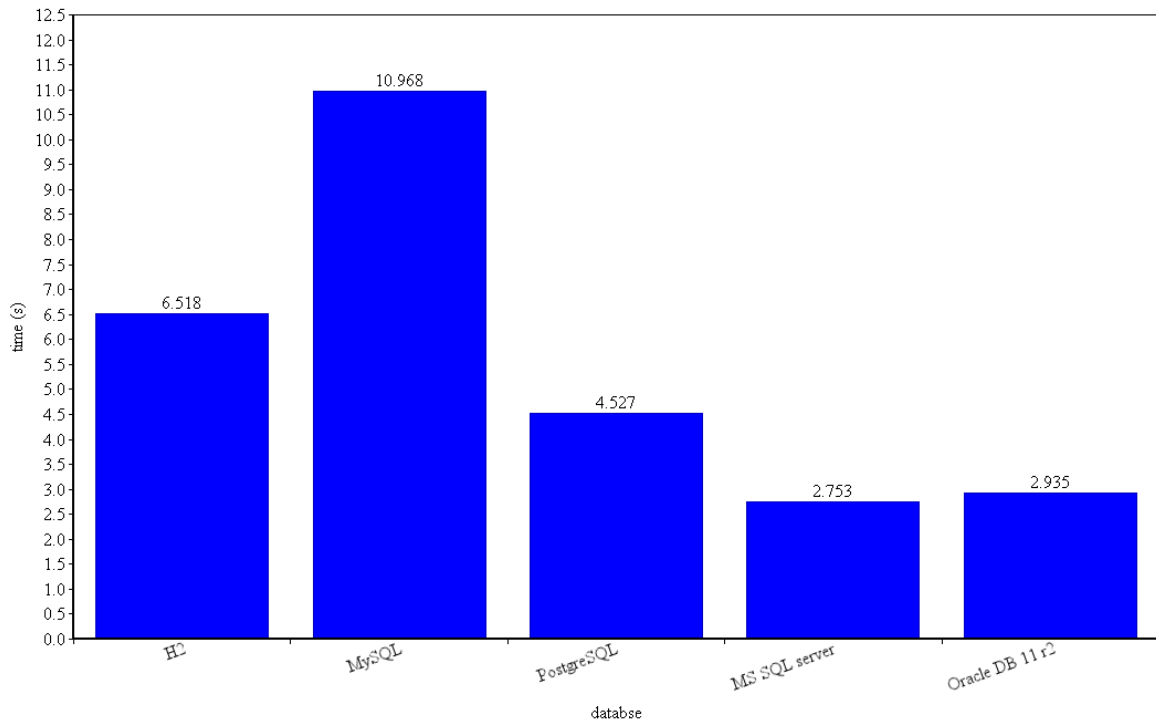

SW configuration

OS: Windows 7 Professional with SP1, 64b

Web Container: Tomcat 7.0

Overall Statistics

Resource Provisioning Performance

Average users page request with internalSize() count (100k users)

Users page request Average response

Database size

Database Size

Import over time (measured on 300k sample without auditing)

Import Feature Speed

Average responsiveness and Users page request (5 concurrent users)

Average responsiveness and Users page request (10 concurrent users)