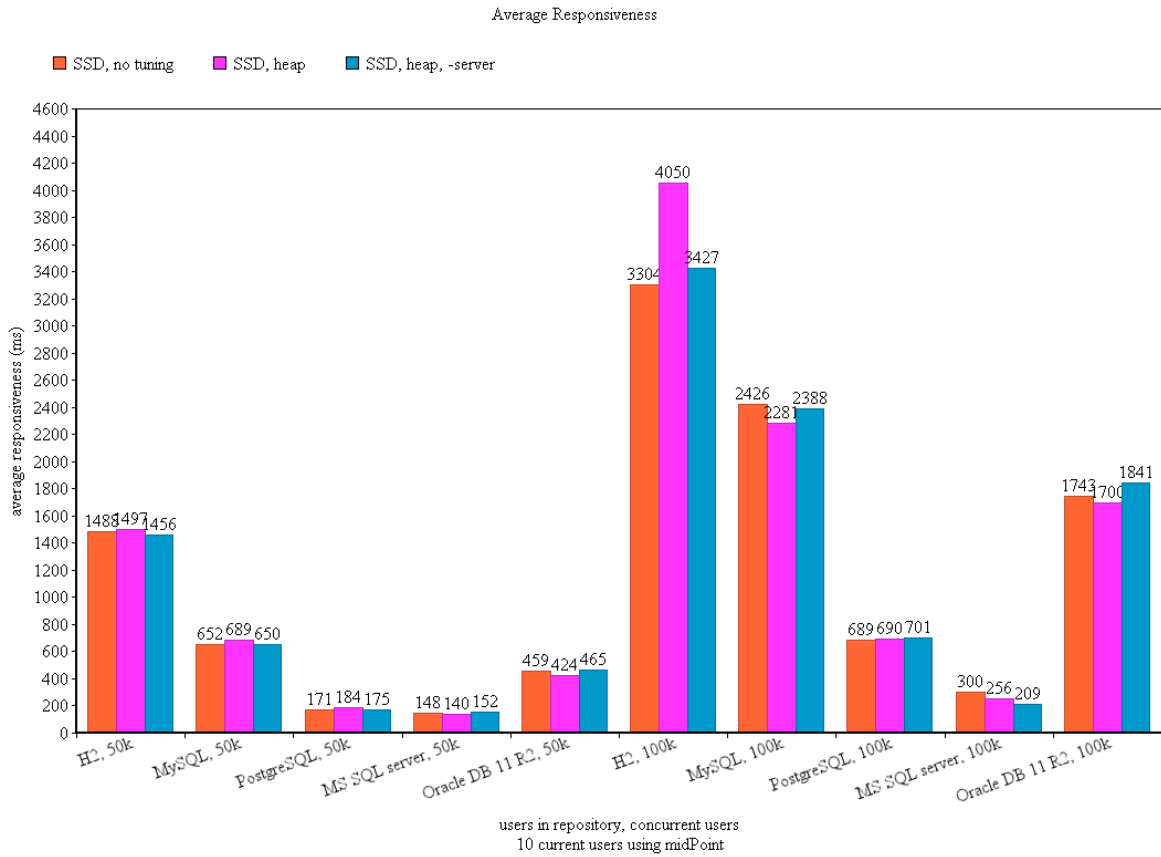

Database size

Database Size

Import over time (measured on 300k sample without auditing)

Import Feature Speed

Average responsiveness and Users page request (5 concurrent users)

Average responsiveness and Users page request (10 concurrent users)

Average responsiveness and Users page request (20 concurrent users)