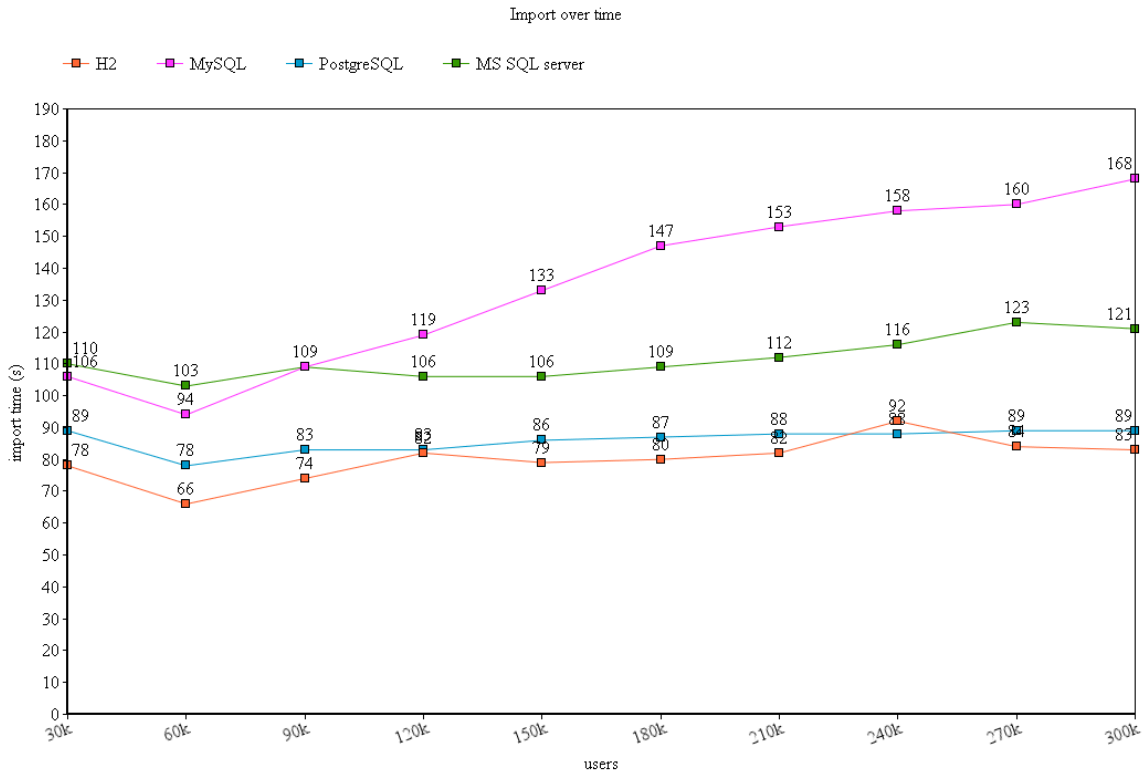

SW configuration

OS: Windows 7 Professional with SP1, 64b

Web Container: Tomcat 7.0

Overall Statistics

Resource Provisioning Performance

Average users page request with internalSize() count (100k users)

Users page request Average response

Database size

Database Size

Import over time (measured on 300k sample without auditing)

Import Feature Speed

Average responsiveness and Users page request (5 concurrent users)

Average responsiveness and Users page request (10 concurrent users)

Average responsiveness and Users page request (20 concurrent users)