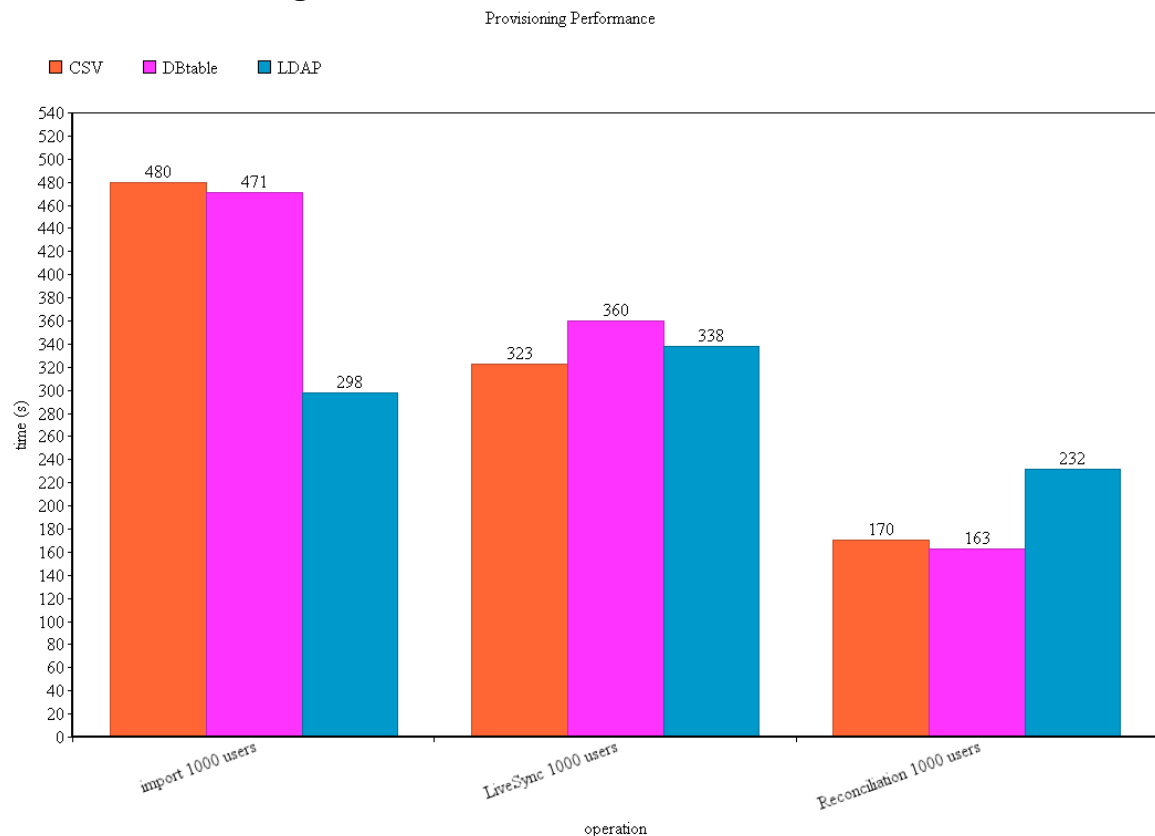

Midpoint performance test protocol

Performance testing (version 2.2 demo)
Revision 6096

HW configuration

CPU: Intel(R) Core(TM) i5-2500K CPU 3.30GHz

RAM: 8.00 GB DDR3

Motherboard: Asus P8P67 DELUXE

GPU: NVIDIA Gainward GeForce GTX 570 Limited edition 2048MB

SW configuration

OS: Windows 7 Professional with SP1, 64b

Web Container: Tomcat 7.0

Overall Statistics

Resource Provisioning Performance

Average users page request with internalSize() count (100k users)

Users page request Average response

Average responsiveness and Users page request (20 concurrent users)