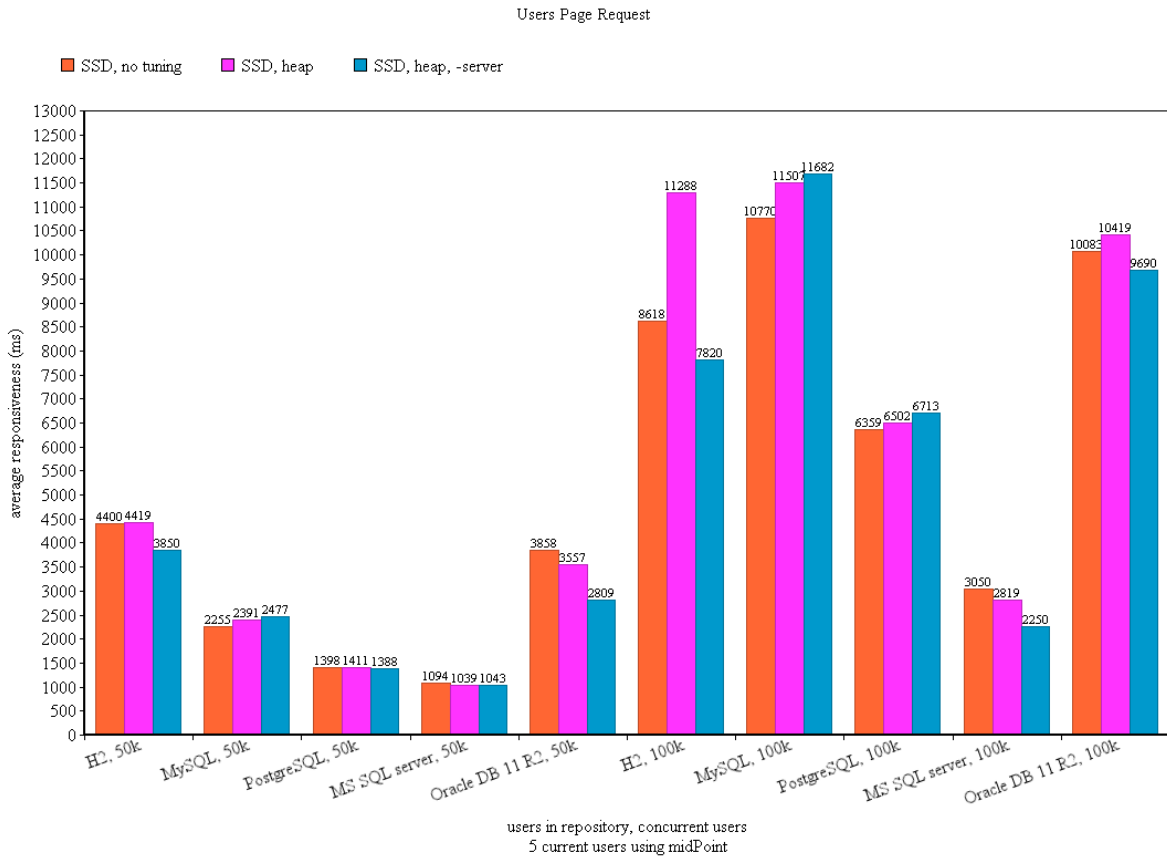

Database size

Database Size

Import over time (measured on 300k sample without auditing)

Import Feature Speed

Average responsiveness and Users page request (5 concurrent users)

Average responsiveness and Users page request (10 concurrent users)

Average responsiveness and Users page request (20 concurrent users)