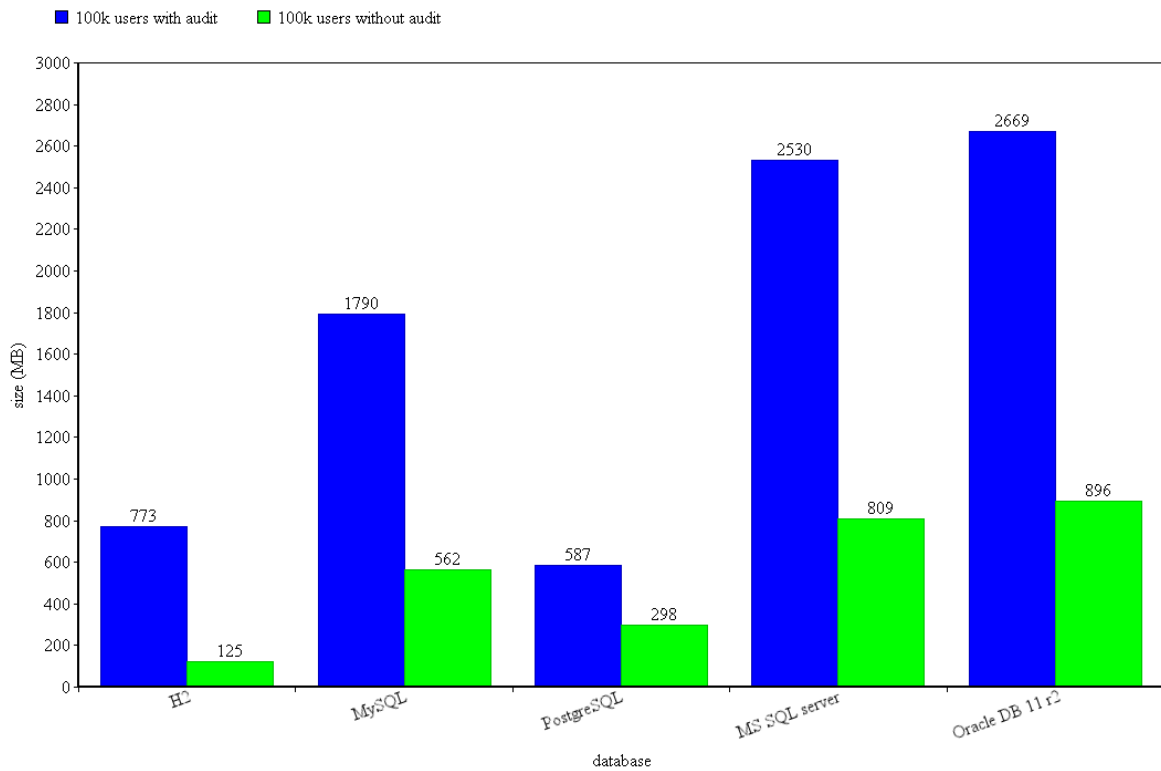

SW configuration

OS: Windows 7 Professional with SP1, 64b

Web Container: Tomcat 7.0

Overall Statistics

Resource Provisioning Performance

Average users page request with internalSize() count (100k users)

Users page request Average response

Database size

Database Size

Import over time (measured on 300k sample without auditing)

Import Feature Speed

Average responsiveness and Users page request (5 concurrent users)

Average responsiveness and Users page request (10 concurrent users)