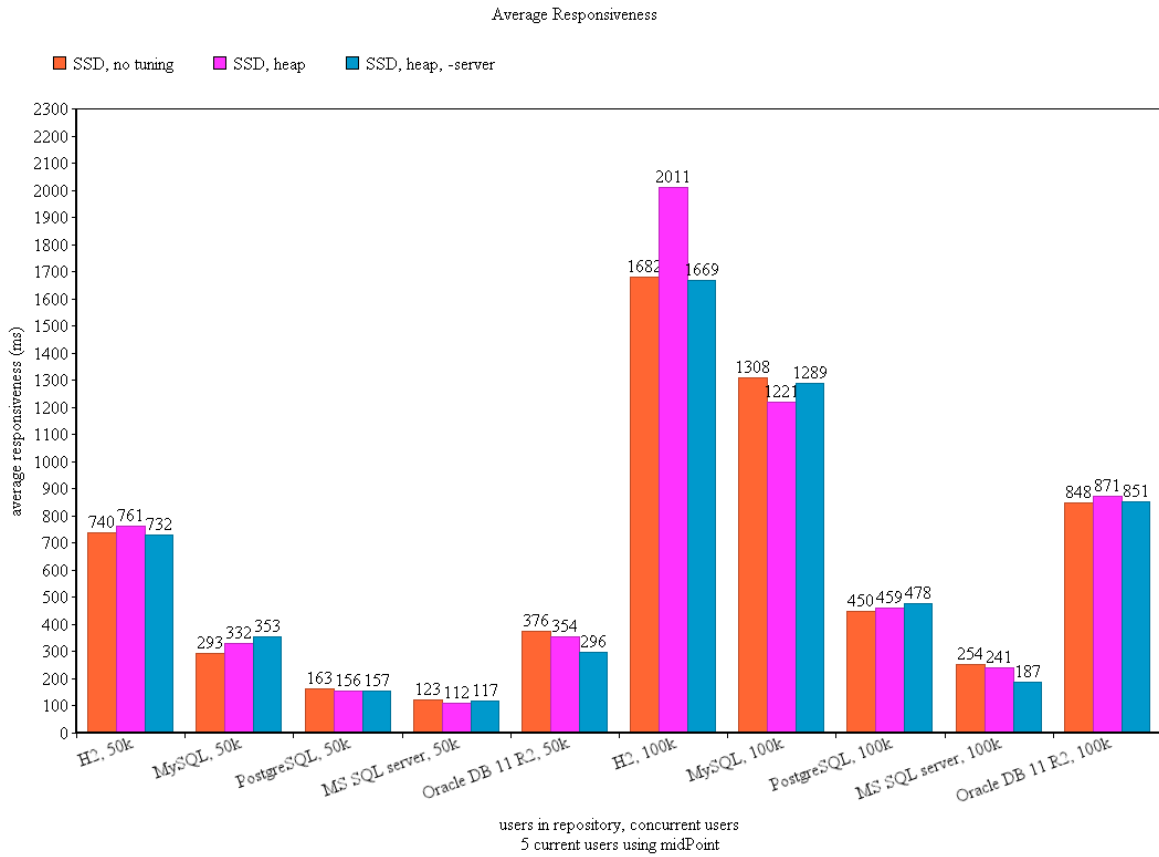

Database size

Database Size

Import over time (measured on 300k sample without auditing)

Import Feature Speed

Average responsiveness and Users page request (5 concurrent users)

Average responsiveness and Users page request (10 concurrent users)

Average responsiveness and Users page request (20 concurrent users)