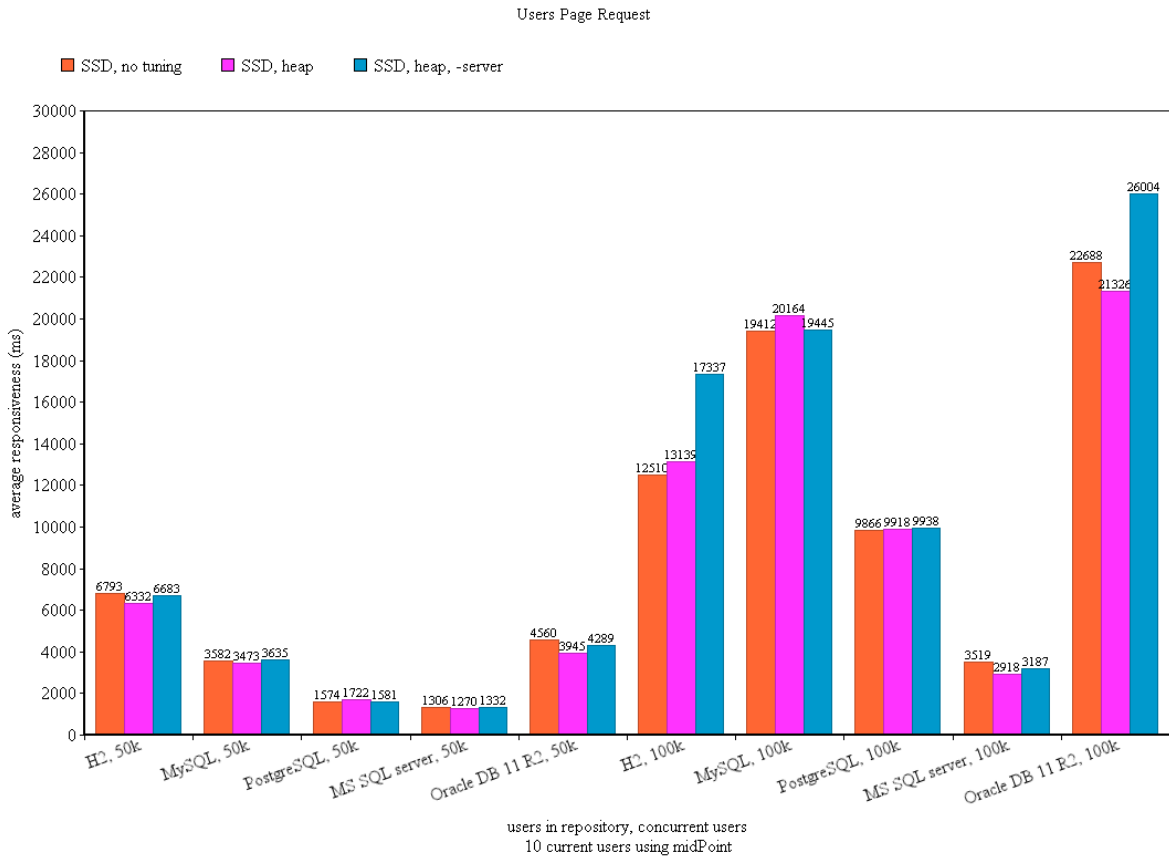

Database size

Database Size

Import over time (measured on 300k sample without auditing)

Import Feature Speed

Average responsiveness and Users page request (5 concurrent users)

Average responsiveness and Users page request (10 concurrent users)

Average responsiveness and Users page request (20 concurrent users)